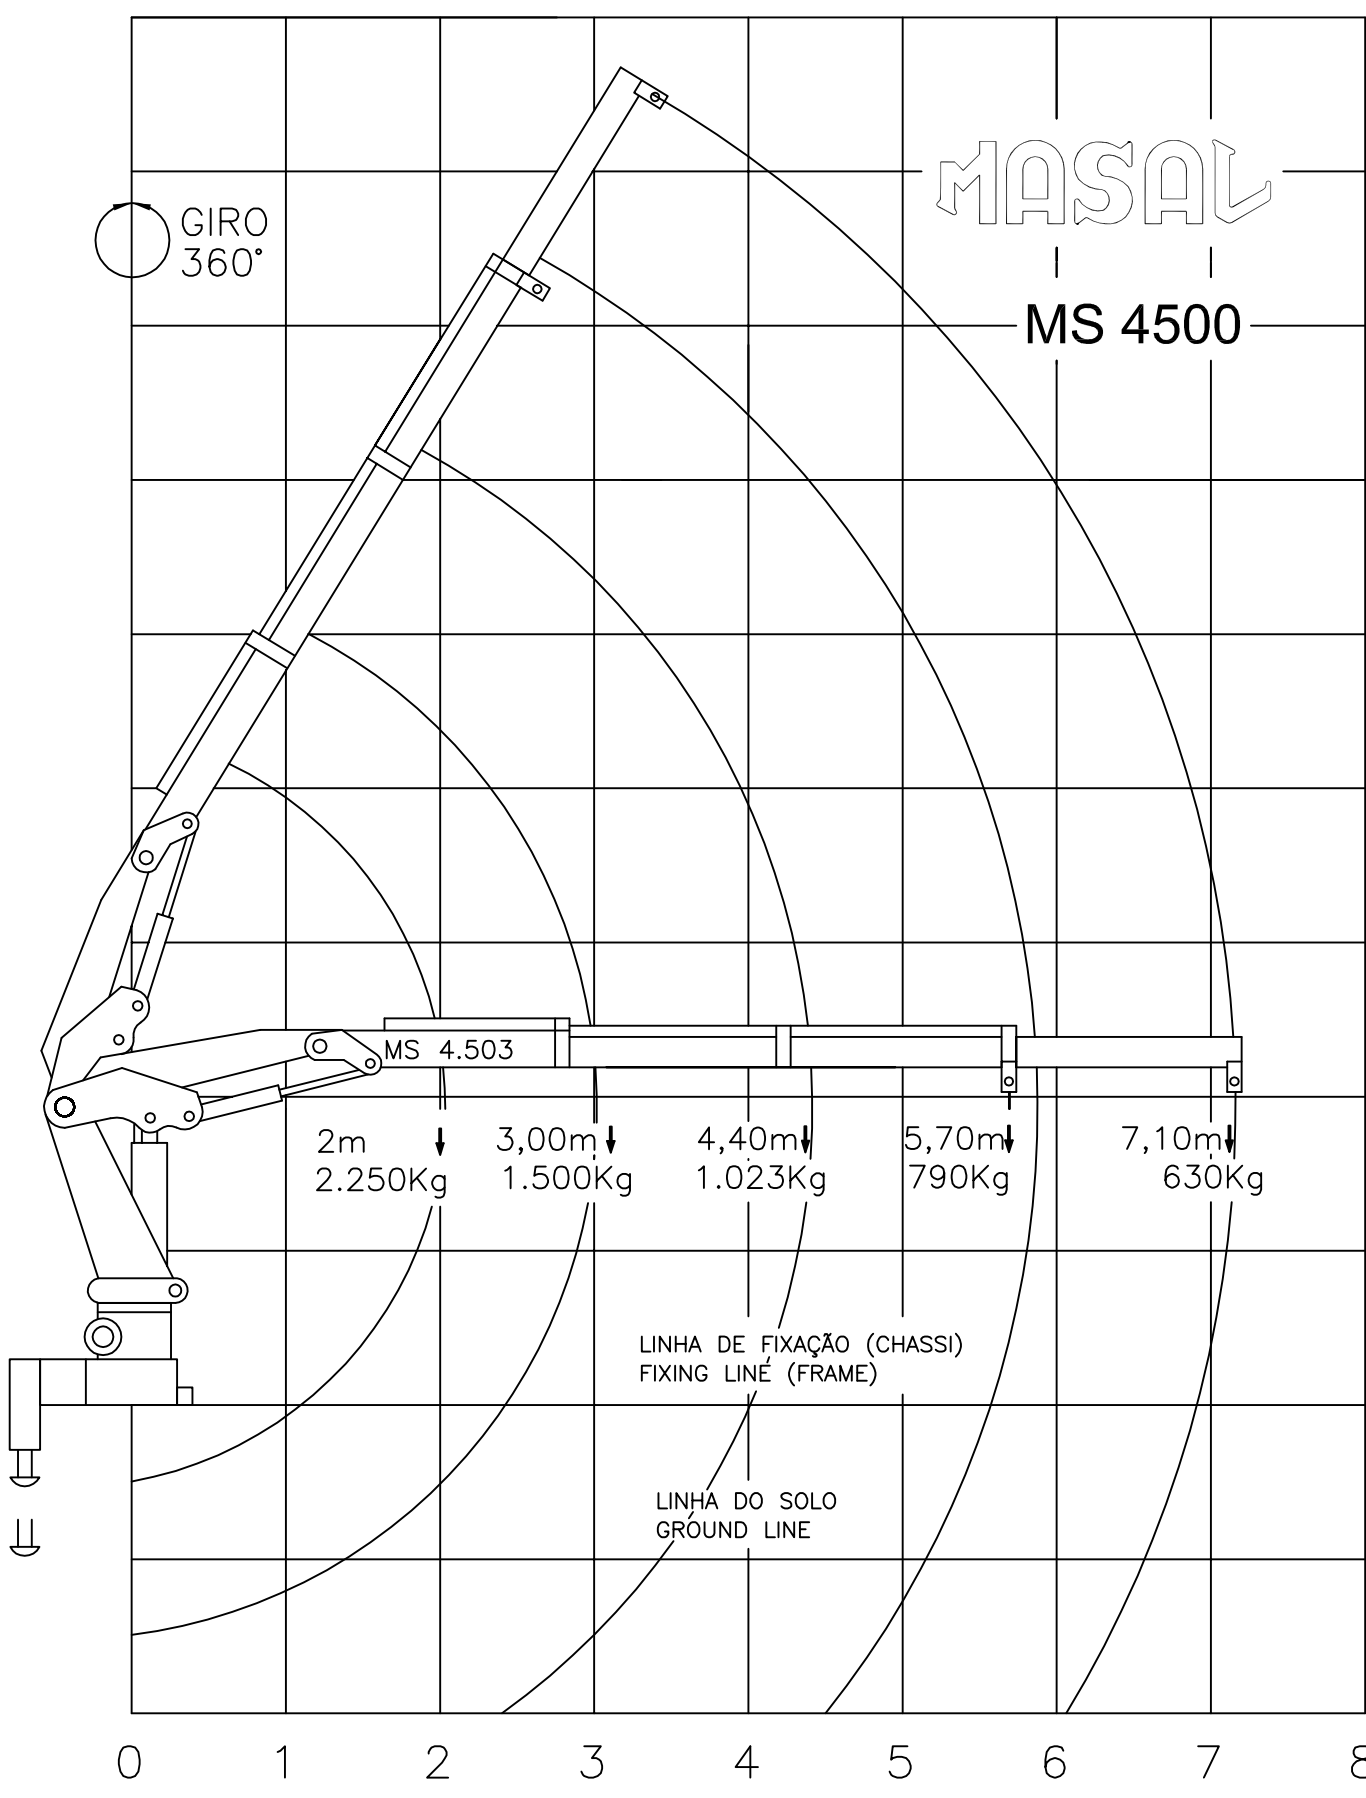

9  
8  
7  
6  
5  
4  
3  
2  
1  
0  
1  
2m  
8m

## MS 4500

GIRO  
360°

MS 4.503

2m	3,00m	4,40m	5,70m	7,10m
↓	↓	↓	↓	↓
2.250Kg	1.500Kg	1.023Kg	790Kg	630Kg

LINHA DE FIXAÇÃO (CHASSI)  
FIXING LINE (FRAME)

LINHA DO SOLO  
GROUND LINE