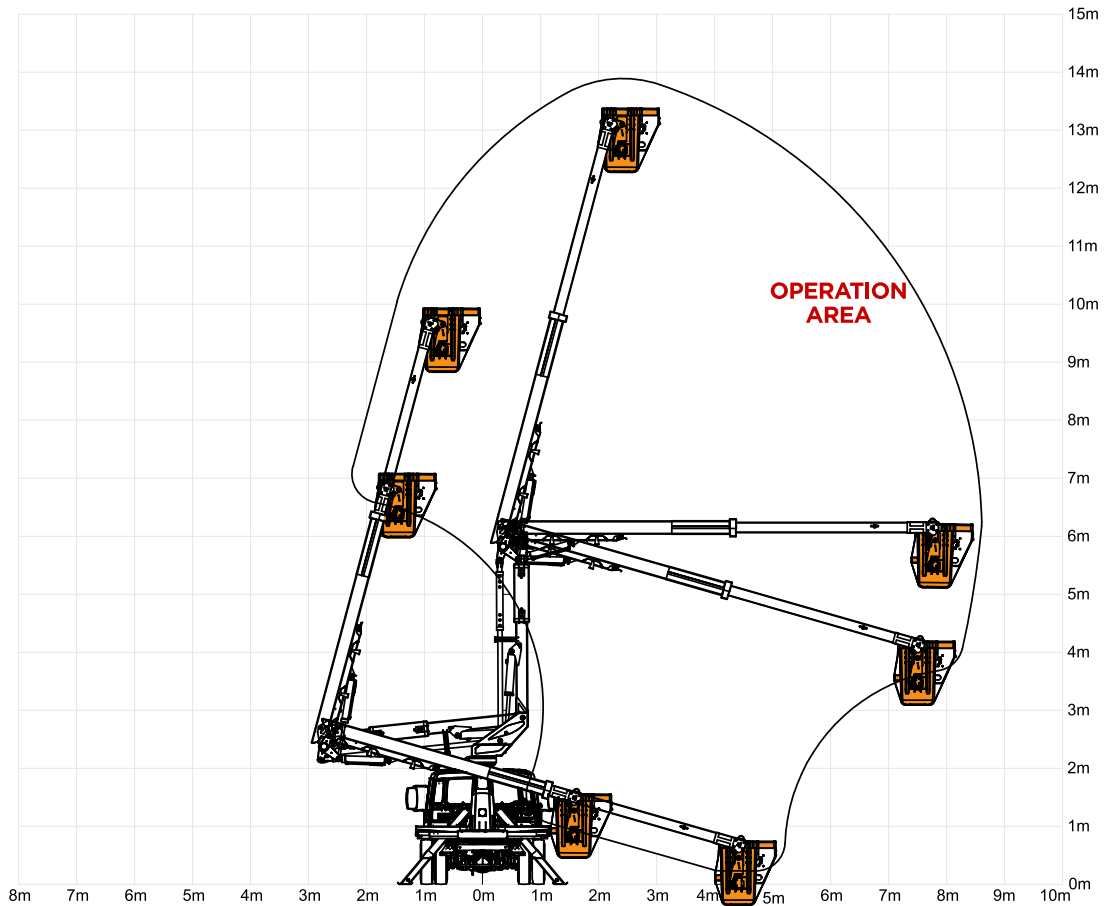

Air Baskets MINI SKY 13,9 Telescopic

**WORKING
HEIGHT**
13,9 m

**MAXIMUM SIDE
REACH**
8,6 m

**TURNING
ANGLE**
410° or infinite

Specifications - Mini Sky 13,9

**SIMPLE BASKET
CAPACITY (KG)**

MASAL

**CHECK
OUR
WEBSITE**

RANGE CHART

TECHNICAL SPECIFICATIONS

MINI SKY 13,9

1. Number of Buckets	1
2. Working Height (m)	13,9
3. Height to Basket Base (m)	12,4
4. Turning Angle (°)	410
5. Infinite Spin	Opc.
6. Opening between Arm and Boom (°)	173
7. Over Center (Optional) (°)	187
8. Simple Basket Capacity (kg)	136
9. Front Stabilizers	✓
10. Rear Stabilizers	Opc.
11. Insulation (kV)	46/69
12. Maximum Side Reach (m)	8,6
13. Oil Reservoir (L)	37
14. Hydraulic Pump Flow (cc / rev)	16
15. Working Pressure (Bar)	180
16. Minimum PBT (Ton)	5,5
17. Minimum Distance Between Wheels (m)	3,5