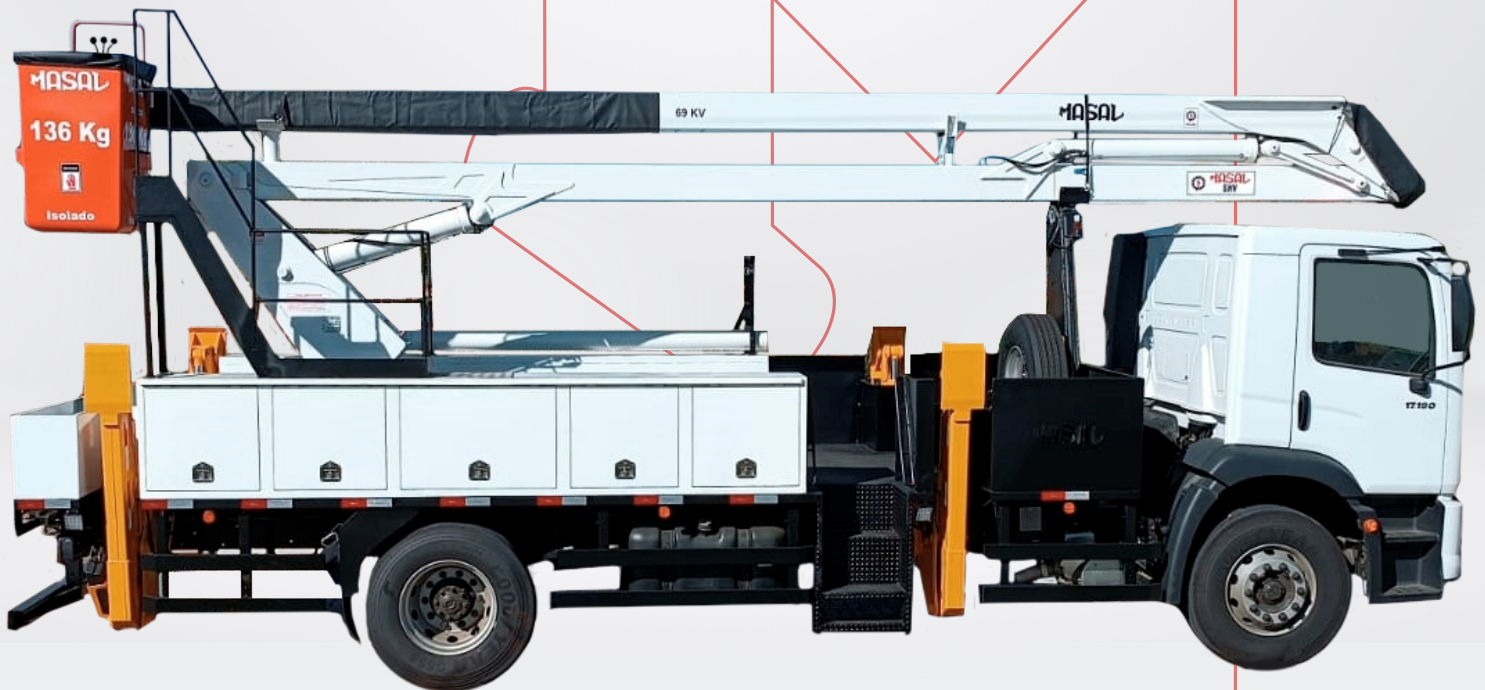

Air Baskets SKY 20,8

WORKING
HEIGHT
20,8 m

MAXIMUM SIDE
REACH
10,6 m

TURNING
ANGLE
410°

Specifications - Sky 20,8

SIMPLE BASKET
CAPACITY (KG)

MASAL

SKY 20,8

CHECK
OUR
WEBSITE

RANGE CHART

TECHNICAL SPECIFICATIONS

SKY 20,8

1. Number of Buckets	2
2. Working Height (m)	20,8
3. Height to Basket Base (m)	19,3
4. Turning Angle (°)	410
5. Infinite Spin	Opc.
6. Opening between Arm and Boom (°)	165
7. Over Center (Optional) (°)	-
8. Simple Basket Capacity (kg)	136 (2x)
9. Front Stabilizers	✓
10. Rear Stabilizers	✓
11. Insulation (kV)	46/69
12. Maximum Side Reach (m)	10,6
13. Oil Reservoir (L)	127
14. Hydraulic Pump Flow (cc / rev)	27
15. Working Pressure (Bar)	180
16. Minimum PBT (Ton)	15
17. Minimum Distance Between Wheels (m)	5,2