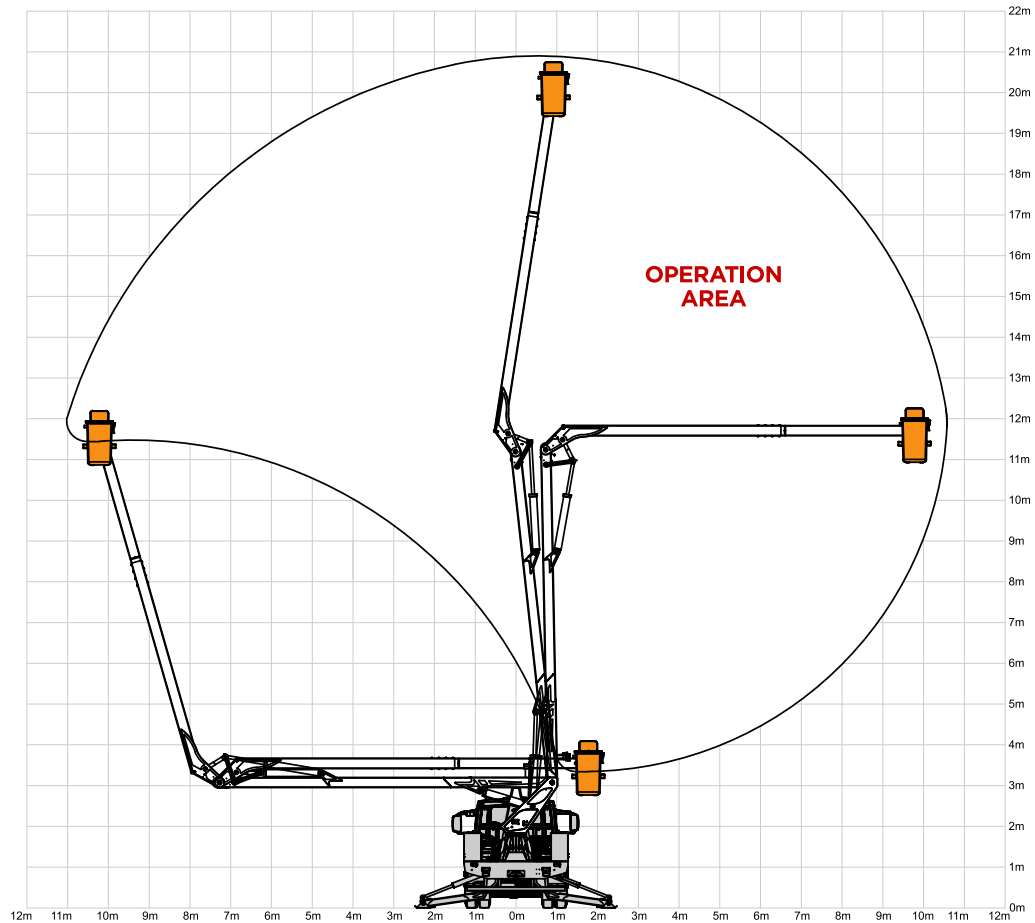

Air Baskets SKY 20,8

WORKING
HEIGHT
20,8 m

MAXIMUM SIDE
REACH
10,6 m

TURNING
ANGLE
410°

Specifications - Sky 20,8

SIMPLE BASKET
CAPACITY (KG)

MASAL

SKY 20,8

CHECK
OUR
WEBSITE

RANGE CHART

TECHNICAL SPECIFICATIONS

SKY 20,8

1. Number of Buckets	2
2. Working Height (m)	20,8
3. Height to Basket Base (m)	19,3
4. Turning Angle (°)	410
5. Infinite Spin	Opc.
6. Opening between Arm and Boom (°)	165
7. Over Center (Optional) (°)	-
8. Simple Basket Capacity (kg)	136 (2x)
9. Front Stabilizers	✓
10. Rear Stabilizers	✓
11. Insulation (kV)	46/69
12. Maximum Side Reach (m)	10,6
13. Oil Reservoir (L)	127
14. Hydraulic Pump Flow (cc / rev)	27
15. Working Pressure (Bar)	180
16. Minimum PBT (Ton)	15
17. Minimum Distance Between Wheels (m)	5,2